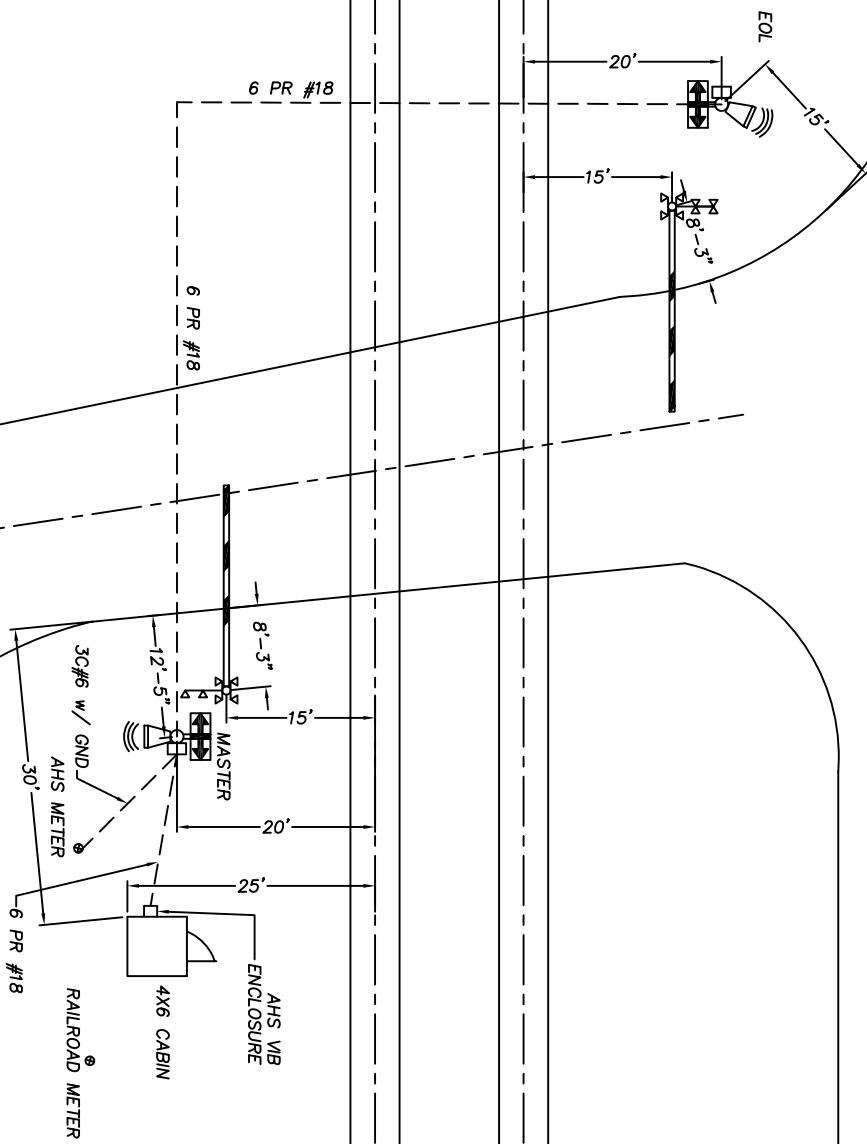

GLENDALE RD.

OAK STREET

SOUTH TROY AVE

ORIGINAL DATE	10/09/07	
DRAFTSMAN	MLH	
DESIGNER	RCL	
CHECKER	RJA	
CHANGE FROM TYPICAL:	N	
TITLE SITE LAYOUT		
LOCATION	OAK ST. GLENDALE, OH CSX	
LOGO	 	
REVISION	SUB	RRMP
	XXXX	BE 14.60
	XXXX	DOT NO. 152 374A
	SCALE	1" = 20'
	SHEET	1 OF 9